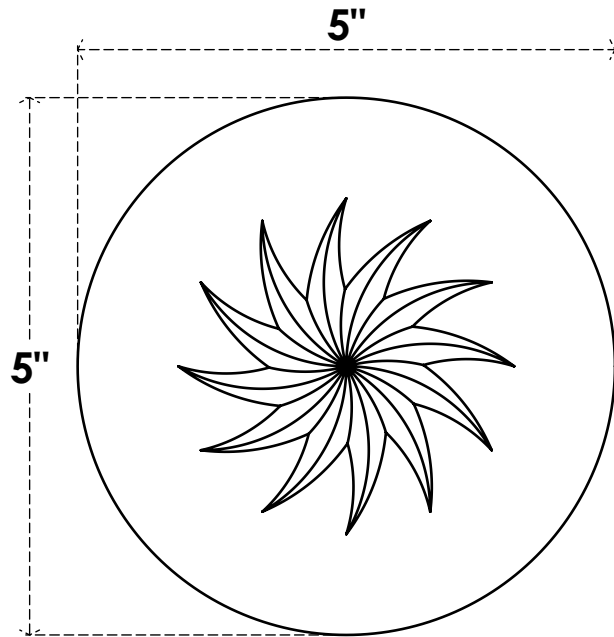

ROSP050X050X075GRY12

5"W X 5"H X 3/4"P STANDARD GRAYSON SPIRAL ROSETTE WITH SQUARE EDGE, ARCHITECTURAL GRADE PVC

FRONT

SIDE

EKENA MILLWORK
2300 WEST MAIN ST.
CLARKSVILLE, TX 75426
TOLL FREE: 866-607-0453
WWW.EKENAMILLWORK.COM