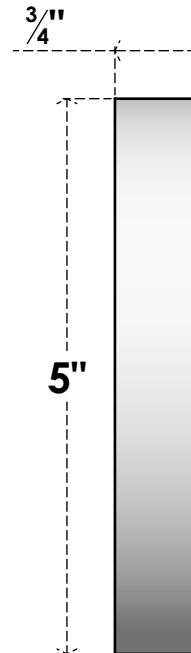

ROSP050X050X075GRY12

5"W X 5"H X 3/4"P STANDARD GRAYSON SPIRAL ROSETTE WITH SQUARE EDGE, ARCHITECTURAL GRADE PVC

FRONT

SIDE

EKENA MILLWORK
2300 WEST MAIN ST.
CLARKSVILLE, TX 75426
TOLL FREE: 866-607-0453
WWW.EKENAMILLWORK.COM

NOTES

1. INSTALLATION TO BE COMPLETED IN ACCORDANCE WITH MANUFACTURER'S SPECIFICATIONS.
2. DRAWING MAY NOT BE TO SCALE
3. THIS DRAWING IS INTENDED FOR DESIGN AND PLANNING PURPOSES ONLY.
4. ALL INFORMATION CONTAINED HEREIN WAS CURRENT AT THE TIME OF DEVELOPMENT BUT MUST BE REVIEWED AND APPROVED BY THE PRODUCT MANUFACTURER TO BE CONSIDERED ACCURATE.
5. ARCHITECTURAL GRADE PVC PRODUCTS ARE MADE FROM EXPANDED CELLULAR PVC AND COME NATURALLY WHITE BUT MAY BE PAINTED